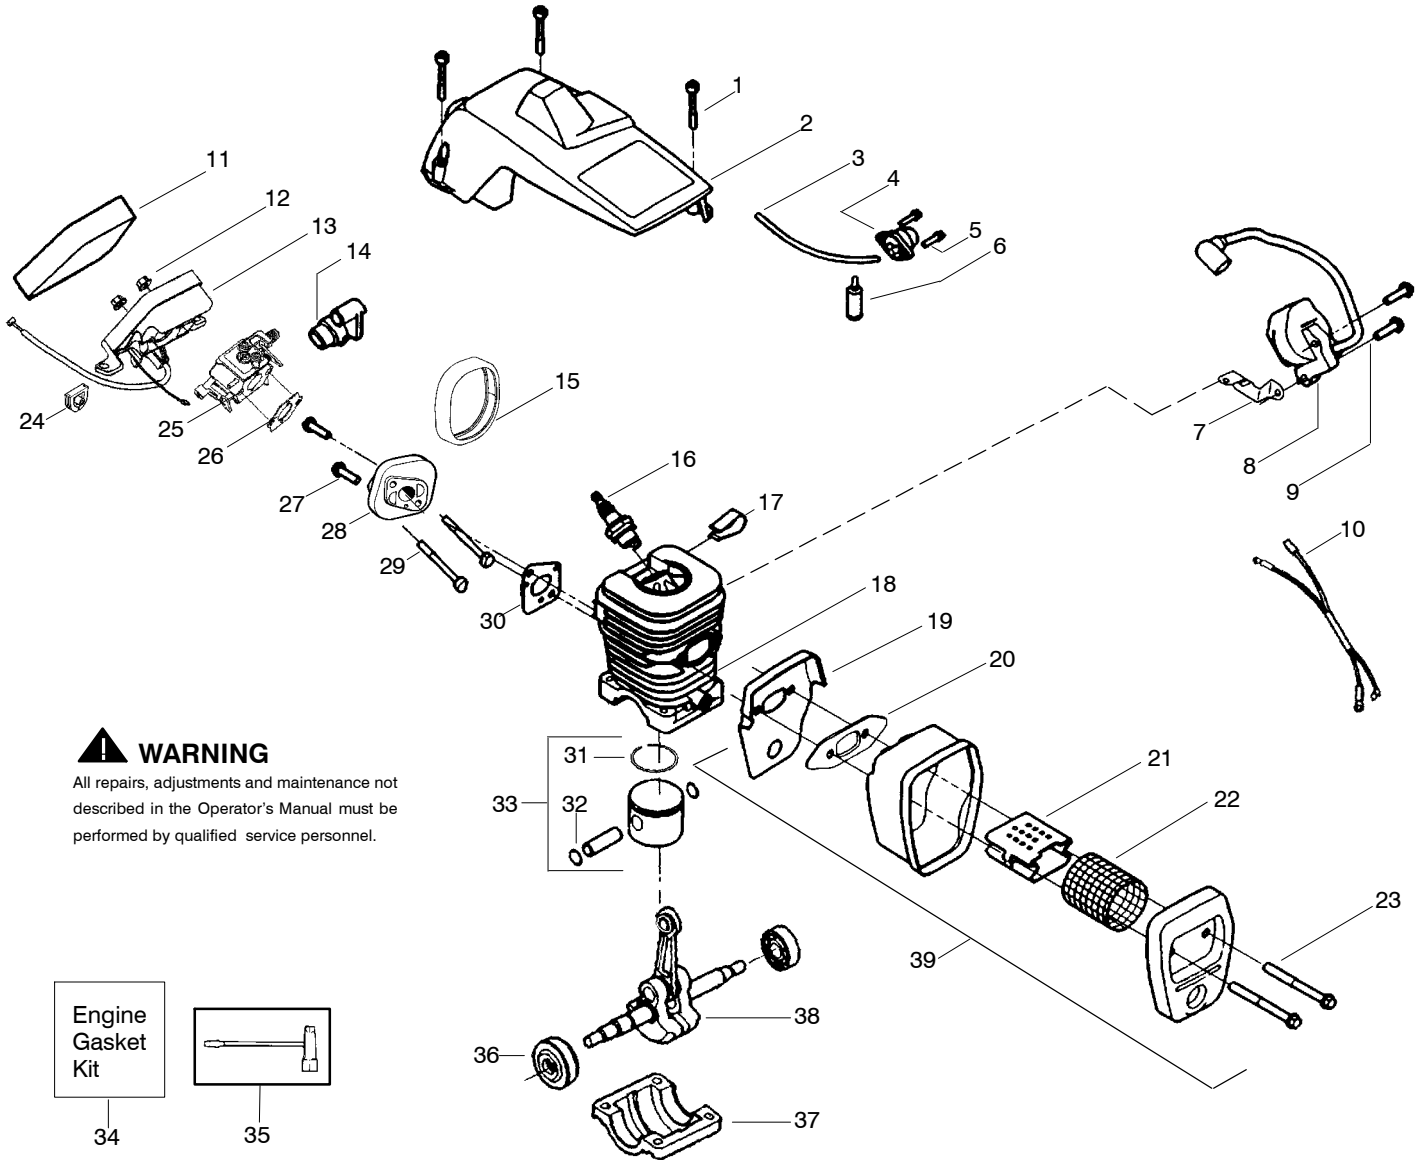

⚠ WARNING

All repairs, adjustments and maintenance not described in the Operator's Manual must be performed by qualified service personnel.

Ref.	Part No.	Description	Ref.	Part No.	Description	Ref.	Part No.	Description
1.	530016153	Screw	21.	530037813	Diffuser - Muffler	38.	530047062	Assy - Crankshaft
2.	530055709	Assy - Cylinder Shield	22.	530036103	Screen - Spark	39.	530047207	Assy - Muffler (Incl. 19,20,21,22,23)
3.	530069247	Kit - Fuel Line (Small)	23.	530016132	Bolt - Muffler			Not Shown
4.	530071835	Kit - Air Purge (incl. #5)	24.	530047631	Grommet - Throttle Cable			Manual
5.	530015780	Screw	25.	530071821	Kit - Carburetor (WT - 662)			(Scan)
6.	530095646	Assy - Fuel Pick-up	26.	530069608	Gasket - Carb. (kit)			(Euro 1)
7.	530047442	Strap - Ground	27.	530016386	Screw			(Euro 2)
8.	530039167	Ignition Module	28.	530049700	Carb. Adapter			(Euro 3)
9.	530015814	Screw	29.	530016187	Screw			(Euro 4)
10.	530057475	Assy - Wire Harness	30.	530069608	Gasket - Adaptor (kit)			(Euro 5)
11.	530037793	Foam - Air Filter	31.	530037380	Ring - Piston		545154169	(Russian)
12.	530016101	Nut	32.	530015697	Retainer - Piston Pin		545154170	(Turkish)
13.	530057702	Assy - Air Box	33.	545081872	Kit - Piston (Incl. 31 & 32)		545154171	Decal - Warning
14.	530035526	Grommet - Carb Adjust	34.	530069608	Kit - Engine Gasket (Incl. 20, 26 & 30)		545154172	
15.	530054144	Seal - Carb Adapter	35.	530031135	Scrench		545154176	
16.	952030150	Spark Plug (RCJ - 7Y)	36.	530056363	Assy - Seal & Bearing		545154177	
17.	530016136	Clip - High Tension Lead	37.	530037935	Cap - Crankcase		545154178	
18.	545122101	Cylinder					545154179	
19.	530049870	Backplate - Muffler					545003025	
20.	530069608	Gasket - Muffler (kit)						

✓ = NEW PART NUMBER FOR THIS IPL

* = REFER TO THE SERVICE REFERENCE INDICATED FOR MORE INFORMATION. (LOCATED AT END OF IPL)